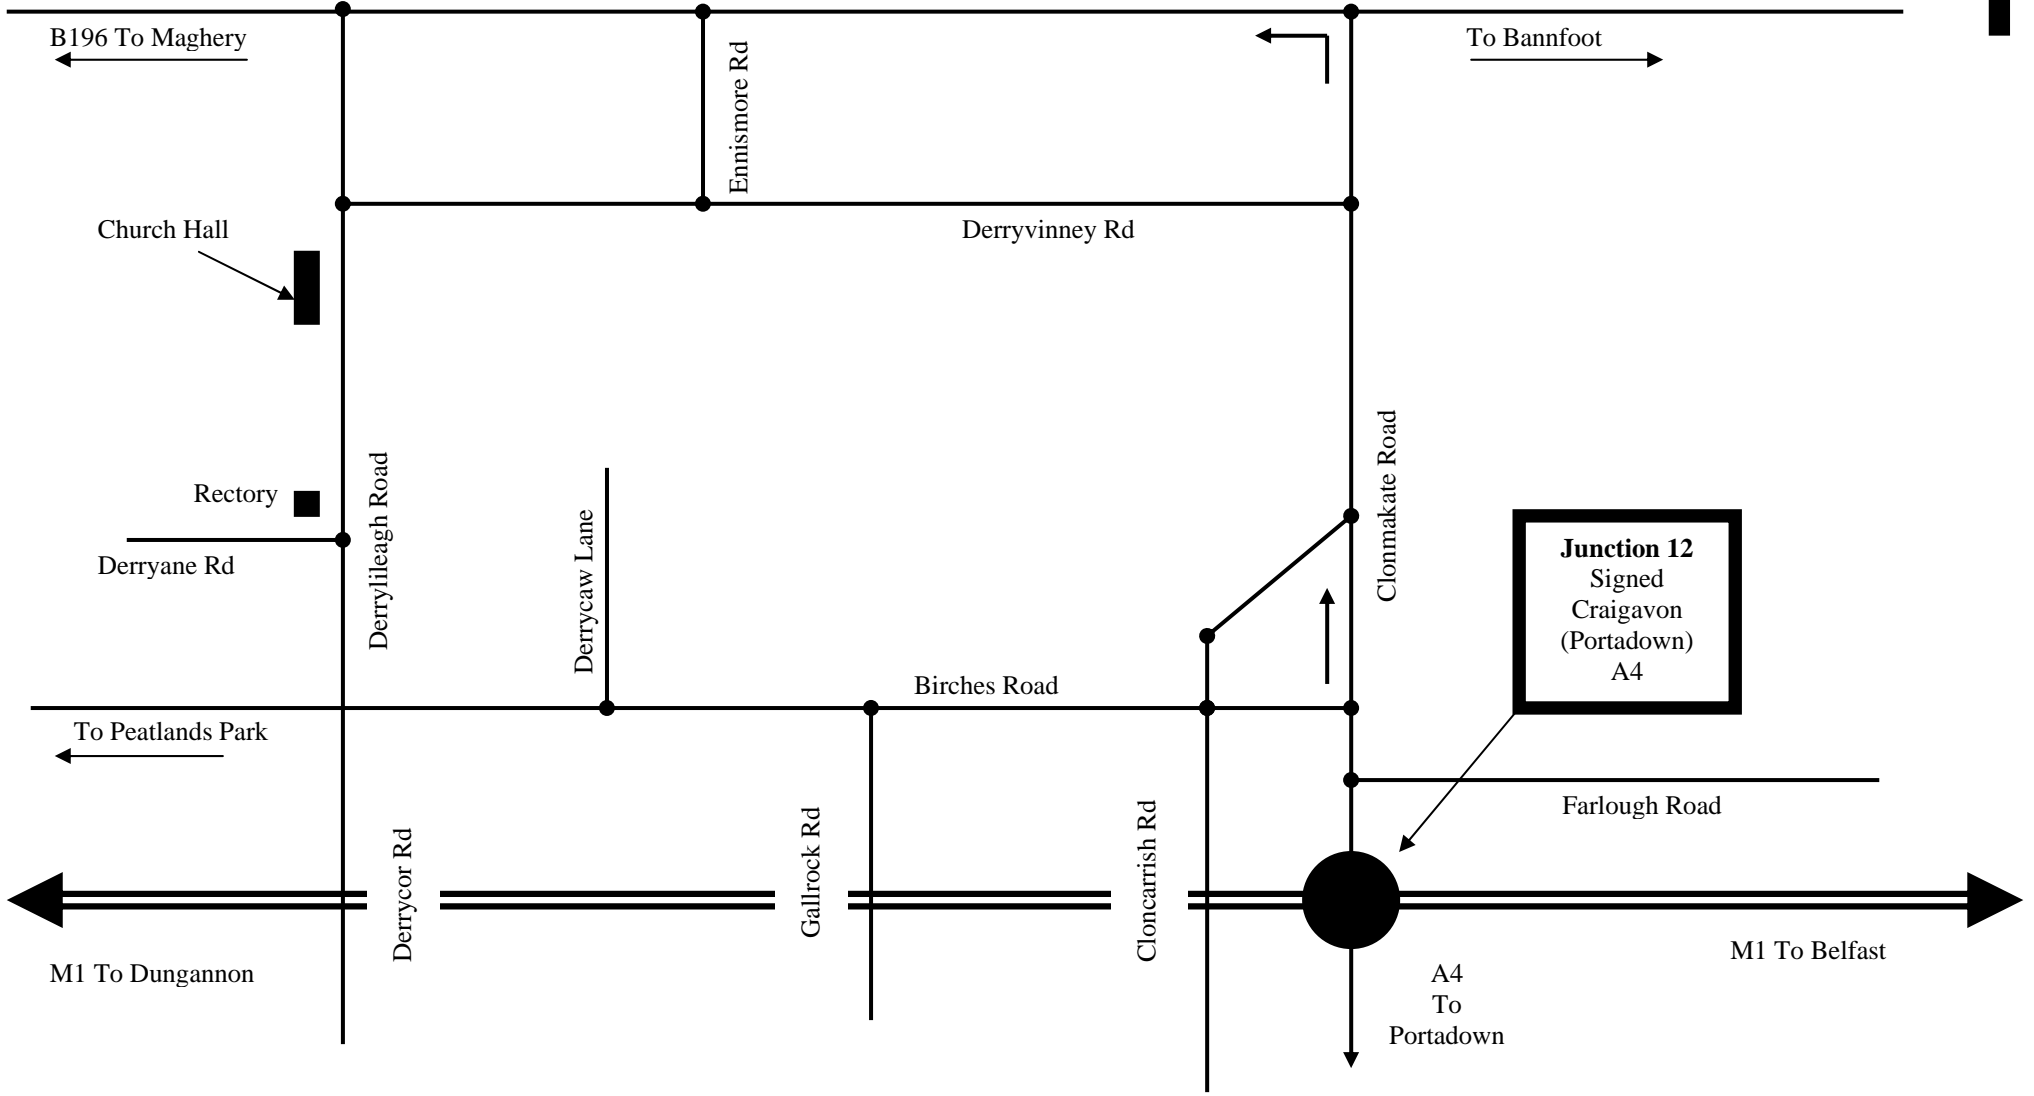

Directions to Milltown Parish Church, Birches, Portadown

St Andrew's Church

B196 To Maghery

To Bannfoot

Church Hall

Derryvinney Rd

Rectory

Derryane Rd

Derrylileagh Road

Derrycaw Lane

Birches Road

Clonmakate Road

Junction 12
Signed
Craigavon
(Portadown)
A4

To Peatlands Park

Farlough Road

M1 To Dungannon

Derrycor Rd

Gallrock Rd

Cloncarrish Rd

A4
To
Portadown

M1 To Belfast

MAP NOT TO SCALE